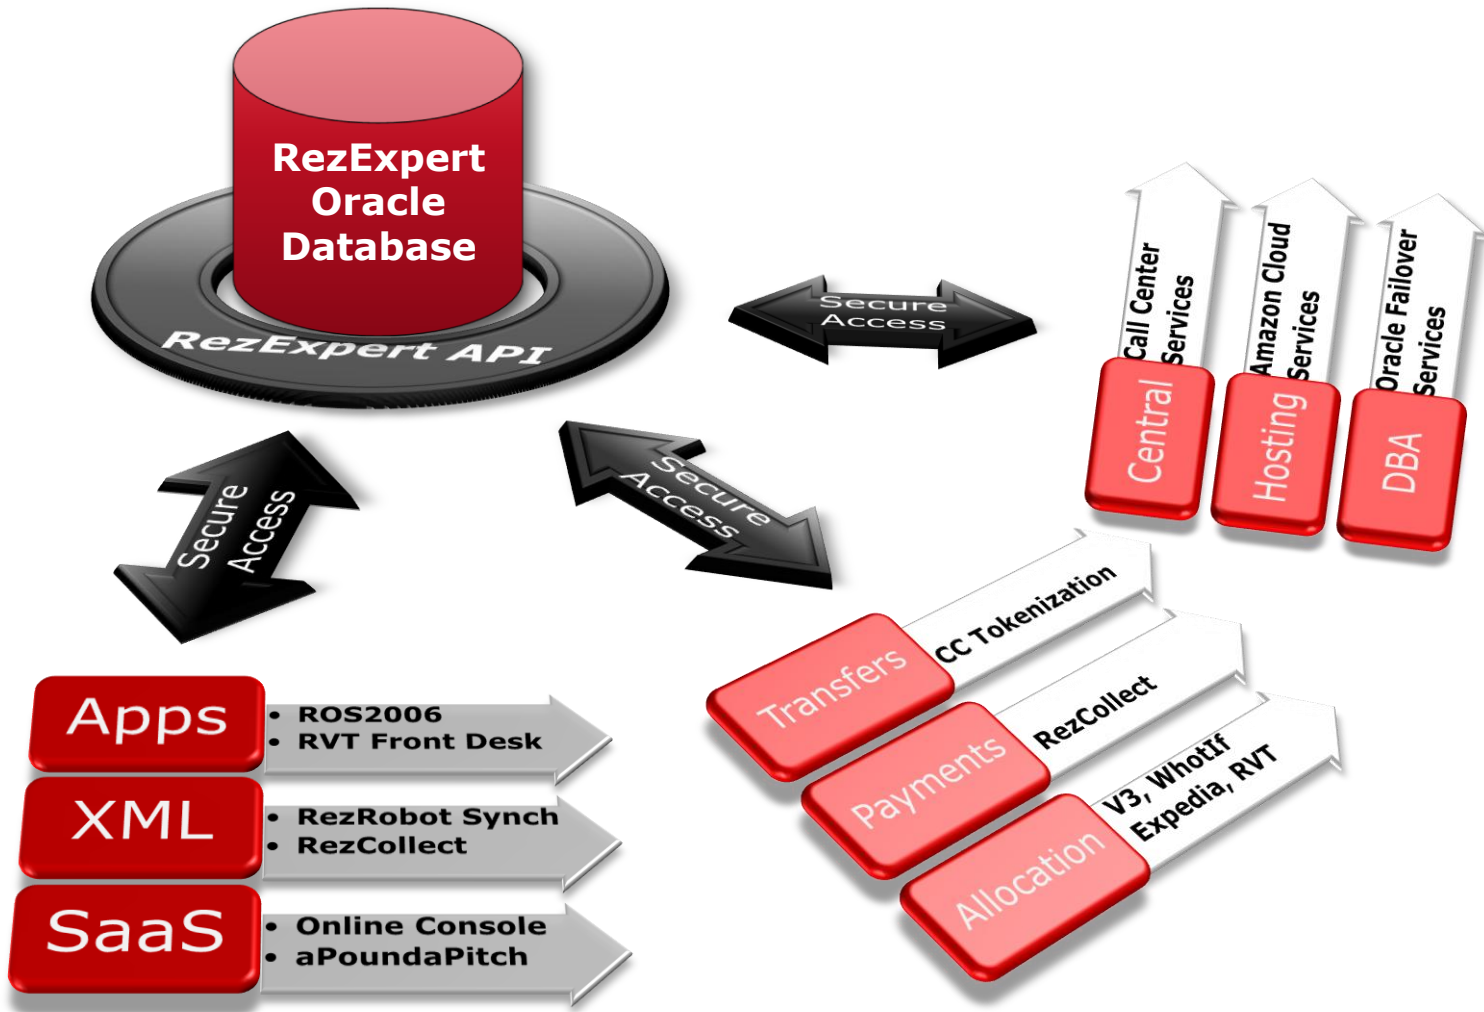

Ken Lahoda, CEO
Digital Rez International

The *RezExpert* API

An **Application Programming Interface (API)** is a secure system wrapped around our software that enables it to **interact with itself and other software.**

This is just like ROS2006 / RVT Front Desk talks to JetPay through a secure API to provide **RezCollect** transactions.

An API is auto-published by our application to present our vocabularies and latest calling conventions, and is the only mechanism used to access and securely exchange services with us.

The RezExpert API is now 5 years old

RezExpert
Oracle
Database

RezExpert API

Google Earth

Google

Oracle
Console

API Console

RezExpert Console

Amazon

JetPay

RezExpert's API is PCI Compliant

Phase 3

Phase 2

RezExpert's API is Versatile

RezExpert's API is Secure

A secure API puts RX Console on an iPad, in your hands, on your property's Wi-Fi network.