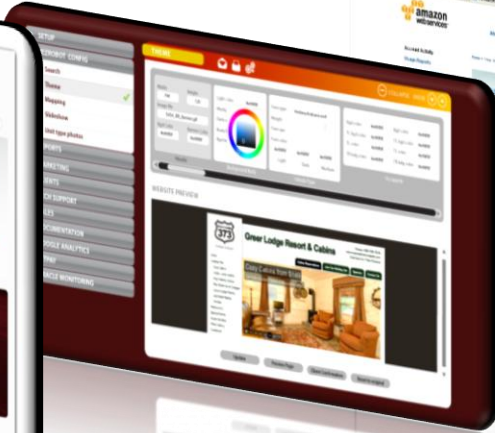

This is just like ROS2006 / RVT Front Desk talks to JetPay through a secure API to provide **RezCollect** transactions.

An API is auto-published by our application to present our vocabularies and latest calling conventions, and is the only mechanism used to access and securely exchange services with us.

The RezExpert API is now 5 years old

RezExpert
Oracle
Database

RezExpert API

Google Earth

Google

Oracle
Console

API Console

RezExpert Console

Amazon

JetPay

RezExpert's API is PCI Compliant

Phase 3

Phase 2

RezExpert's API is Versatile

RezExpert's API is Secure

A secure API puts RX Console on an iPad, in your hands, on your property's Wi-Fi network.

The **RezExpert** API helps us to work for you here...

Coding with Java makes us "Safari-friendly."

friendly,"
us "Safari-
java makes
coding with

Category	Qty	Amount	Fees	%
Compound	222	37,912.34	0.00	0
Certs	2	897.80	0.00	0
House	25	4,219.91	0.00	0
How	2	69.20	0.00	0
How	19	20,897.76	0.00	0
Other	32	18,976.50	0.00	0
Totals	366	\$73,332	\$0	0